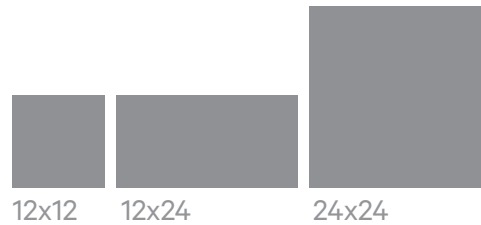

CITAL

CIOT

PALM DESERT / CI2816M

FEATURES

MATERIAL: Porcelain

BODY: Double Loading

FINISHES: Matte Smooth, Soft Texture

SIZES AVAILABLE:

12x12

12x24

24x24

Custom sizes and cutting available.

OTHER COLORS AVAILABLE:

CI0116M

CI3216M

CI5116M